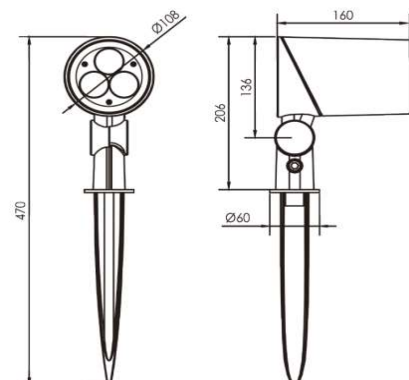

Sovitron Interior Pvt.Ltd.

Model Name

GOTHIC-1140S/DL-OSL-1140SD-3

Description

Spike Flood light

Technical description

Image

Dimension

Dia=108mm
W=160mm
H=206mm

Frame

Aluminium Die-cast

Color Tempertaure

5700K

Power

12W

Total Luminous Flux

1080 lm

Efficacy

90 lm/W

IP rating

66

Beam angle

5°,25°

Color Rendering

220-240 VAC

Standard Lifetime

L70 minimum at 50,000
burning hours

Dimension diagram

Remarks:-

Address: Plot #7 Saroorpur-Nangla Industrial Area,Ballabgarh-Sohna Road,Faridabad-121005

Email: info@sovitron.com